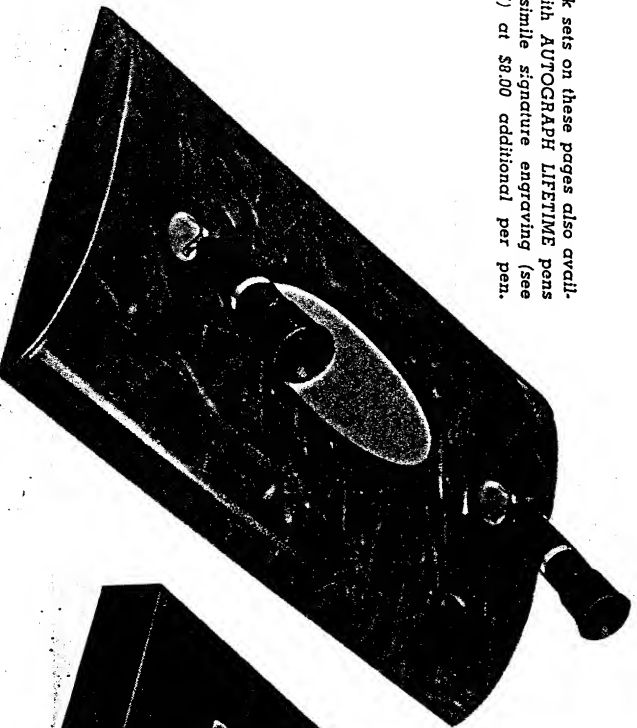

7230 BAGJS. Black Carrara. 5 x 10 inches. Gold name plate. With Black LIFETIME Pen and Desk Pencil $25.00. With two LIFETIME Pens $27.00.

T160 BUGEF. Brown Onyx. 5 x 10 inches. Gold name plate. With Brown LIFETIME Pen and Desk Pencil $25.00. With two LIFETIME Pens $27.00.

T193 ADEGO. Black Carrara. 5 x 10 inches. Gold trim. With two Black LIFETIME Pens $25.00.

All desk sets on these pages also available with AUTOGRAPH LIFETIME pens for facsimile signature engraving (see page 7) at $8.00 additional per pen.